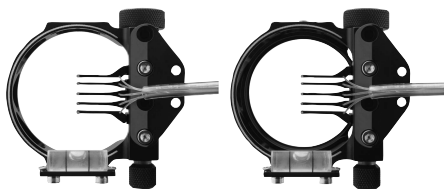

## LETHAL WEAPON® 1 & 2 • LETHAL WEAPON® MAX

### LENS ADAPTER/CHOKE TUBE

This accessory allows you to use the Black Eagle 42mm lens on the LETHAL WEAPON® 1, 2 and MAX (Model 200 only).

1. Slide adapter into pin guard.
2. Fasten on top and bottom with provided screws.
3. Screw lens clockwise into adapter.

Use the choke tube alone to provide extra protection for your pins and reduce the viewing diameter from 2" to 1 <sup>11</sup>/<sub>16</sub>".